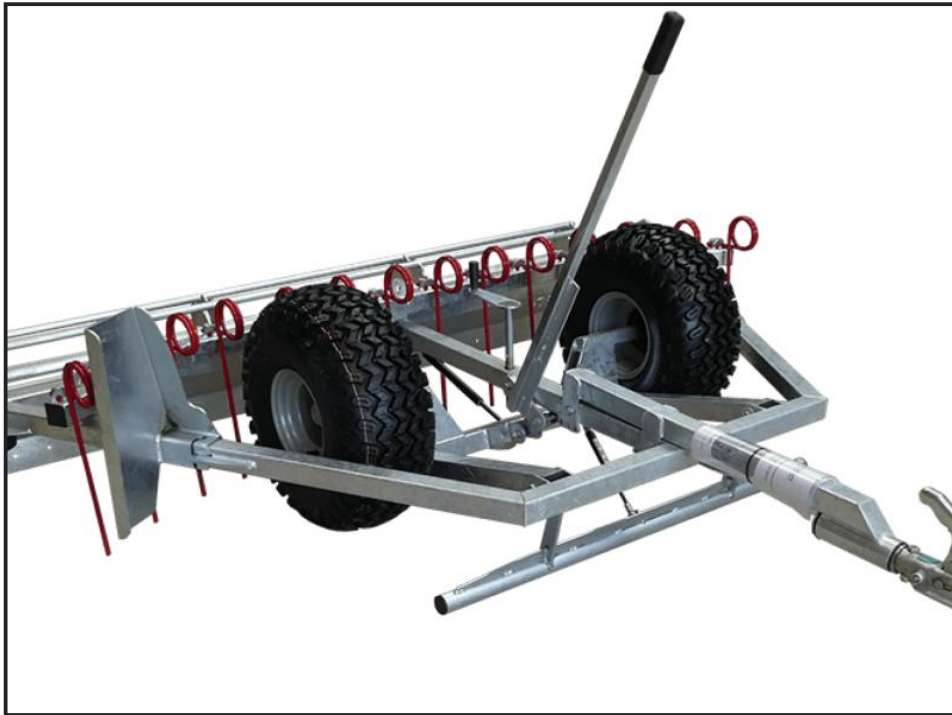

ARENA LEVELLER MG250

£POA

The MG250 Arena Leveller is the perfect tool for levelling and grading all types of equestrian riding surface. Designed for ease of use and featuring a robust build, the MG250 will restore and maintain a top quality riding surface quickly and easily.

Fully Galvanised Heavy Duty Construction

Product Details

Category/Type	Chapman
Make	ARENA LEVELLER
Model	MG250
Year	2026
Hours	-

St Katherines Farmhouse, Downside Road, Lulsgate, Bristol, BS48 3DZ

Tel: 01275 472471