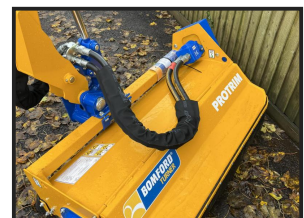

Bomford Kestrel 5.7 Power Plus

£POA

Bomford 5.7m Power Plus hedge trimmer complete with 1.2m protein head with hammer flails, ICS4 electric controls, oil cooler, LED lights, TPL mounted

Product Details

Category/Type	Machines
Make	Bomford
Model	Kestrel 5.7 Power Plus
Year	NEW
Hours	-