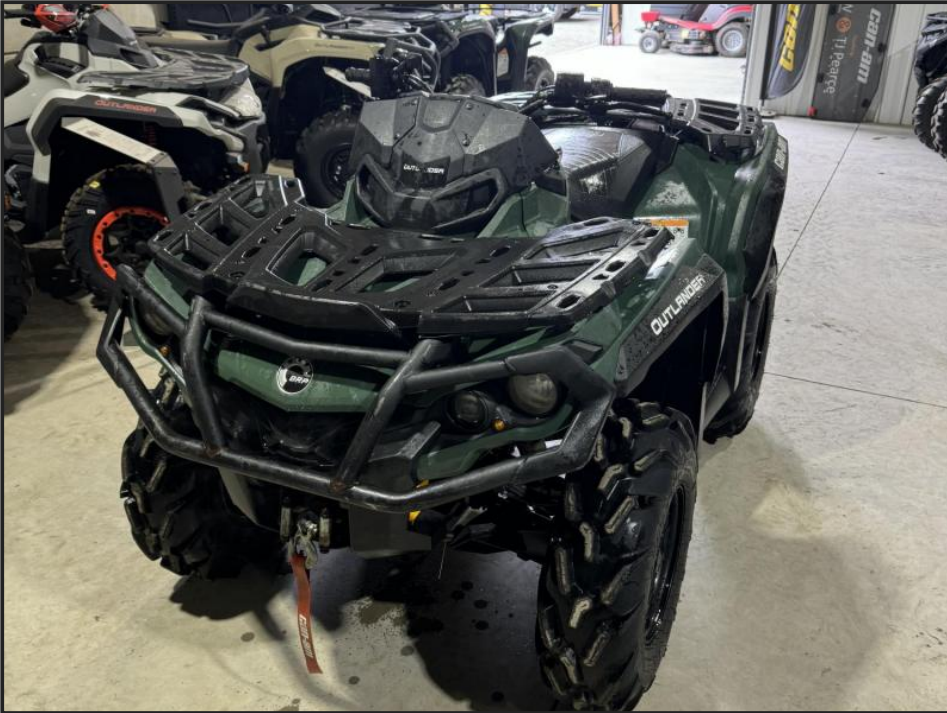

# Can-Am Outlander 650 XU

**£6,450.00 + VAT**

2020 Can-Am Outlander 650 XU

- Power steering
- Road lighting kit
- Road registered with V5
- Fully serviced
- Nearly new tyres
- Front winch

**Product Details**

<b>Product Details</b>	
<b>Category/Type</b>	<b>ATV &amp; SSV</b>
<b>Make</b>	<b>Can-Am</b>
<b>Model</b>	<b>Outlander 650 XU</b>
<b>Year</b>	<b>2020</b>
<b>Hours</b>	<b>750</b>

St Katherines Farmhouse, Downside Road, Lulsgate, Bristol, BS48 3DZ