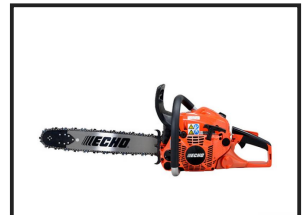

Echo Products CS-501SX

£789.00 inc. VAT

Engine displacement (cc) 50.2

Output (kw) 2.57

Dry Weight (kg) 4.7

Vibration (m/s²) 5.2 - 5.4

Bar size(s) (cm/In) 45 / 18

Product Details

Product Details	
Category/Type	Chainsaws
Make	Echo Products
Model	CS-501SX
Year	-
Hours	-

St Katherines Farmhouse, Downside Road, Lulsgate, Bristol, BS48 3DZ

Tel: 01275 472471

www.jwandtjpearce.co.uk shaun@jwandtjpearce.co.uk