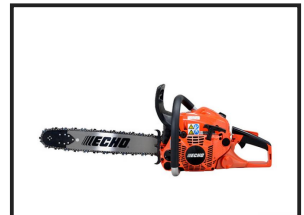

Echo Products CS-501SX

£789.00 inc. VAT

Engine displacement (cc) 50.2

Output (kw) 2.57

Dry Weight (kg) 4.7

Vibration (m/s²) 5.2 - 5.4

Bar size(s) (cm/In) 45 / 18

Product Details

Category/Type	Chainsaws
Make	Echo Products
Model	CS-501SX
Year	-
Hours	-