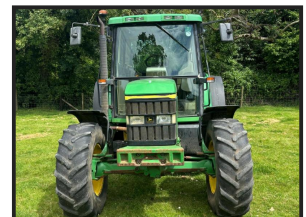

John Deere 6410 4WD

£17,750.00 + VAT

2000 John Deere 6410 Premium
- 4WD

- 3 Double acting spools
- 40k transmission
- Rear tyres 70%
- Front tyres 10%
- Very good condition

Product Details

Product Details	
Category/Type	Tractors
Make	John Deere
Model	6410 4WD
Year	2000
Hours	11264