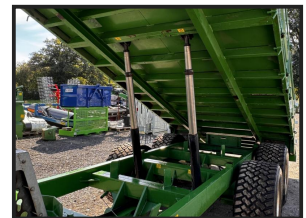

JPM 14T Dropside Trailer

£9,950.00 + VAT

- 2019 JPM 14T dropside trailer
- Heavy duty build
- mini super single wheels
- sprung drawbar
- LED lights
- bale extension with lights (unused)
- rear galvanised bale ladder

Product Details

Product Details	
Category/Type	Machinery
Make	JPM
Model	14T Dropside Trailer
Year	2019
Hours	-

St Katherines Farmhouse, Downside Road, Lulsgate, Bristol, BS48 3DZ

Tel: 01275 472471

www.jwandtjpearce.co.uk shaun@jwandtjpearce.co.uk