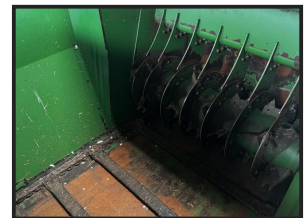

McHale C460 Straw Chopper

£7,950.00 + VAT

2017 McHale C460 Straw chopper

- chop straw & feed silage
- 300 degree swivel spout
- fully electric controls
- wide angle PTO shaft
- rear door controls
- very good condition

Product Details

Category/Type	Machinery
Make	McHale
Model	C460 Straw Chopper
Year	2017
Hours	-

St Katherines Farmhouse, Downside Road, Lulsgate, Bristol, BS48 3DZ

Tel: 01275 472471

www.jwandtjpearce.co.uk shaun@jwandtjpearce.co.uk